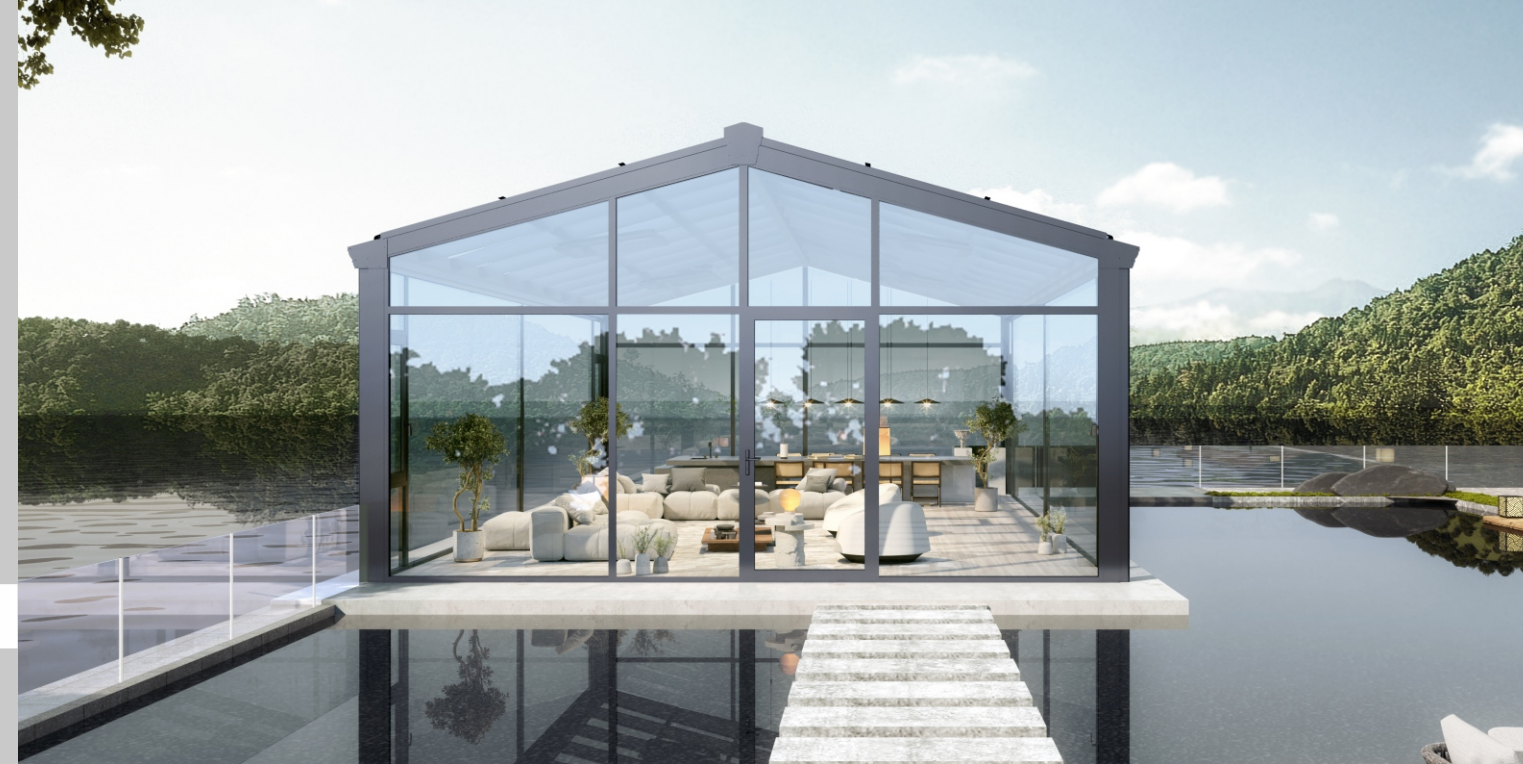

S系列
S65-SSD 窄扇推拉门

广角大视野
留住自然美

Keeping the beauty of nature
by wide-angle horizon.

OEZER®

—
S系列
S80-FD 折叠门

启闭之间
掌握空间张力节奏
Keeping control of spatial tension.

kapok
Design Awards China
红棉中国设计奖

—

—
S系列
S65-SD 推拉门

出众性能
简而不凡

The design is simple,
but the performance is excellent.

SKYTRIP

OEZER®

reddot winner 2023

S系列
S90-VLW 智能全景升降窗

让视界
从此无界
Let the vision
have no boundaries.

OEZER®

—
S系列
S50-BWG 阳光房

与阳光共舞

Dancing with the sunshine.

OEZER®

—
S系列
S140-PW 平推窗

坐揽天际
智享清风

Enjoy the breeze on face
and city skyline by intelligent design.

OEZER®

G系列
G140-BEW 外开窗

银光泄地
尽显空灵

The beauty of artistic conception
by showing the moonlight on the ground.

OEZER®

G系列
G70-SEW 窄扇外开窗

解锁视界
尽享世界

Enjoy the open view
without occlusion.